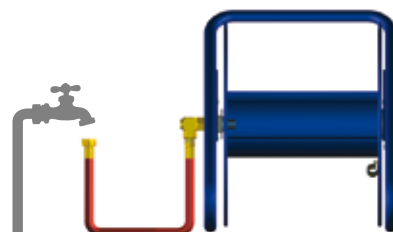

DM SERIES Offers...

- ✓ High-Quality Two Piece 1 1/4" Steel Tube Frame Structure
- ✓ Solid 8" Rubber Tires For Easy Transport
- ✓ Rubber Front Feet Prevent Reel From Slipping Forward
- ✓ Removable Handle Allows Compact Storage
- ✓ Direct Hand Crank Rewind Design
- ✓ Brake Assembly Provides Adjustable Friction To Brake Or Lock The Drum

* Adapter required

DM SERIES

CM SERIES

DIMENSIONS

SIZE	A	B	C	D	E	F	G	L	M
1	140	203	432	305	518	1016	483	-	-
2	140	164	432	425	632	1016	483	-	-
3	140	203	305	305	467	330	349	76	152
4	140	164	305	419	273	330	349	76	267
5	140	164	432	419	587	451	483	76	267

GARDEN HOSE KIT

With the Garden Hose Kit you are able to connect any hose to a reel with 1/2" plumbing. You will be able to use any garden hose for everything from watering plants to washing your car

KIT INCLUDES:
NPT to Garden Hose Adaptor & Adaptor Hose